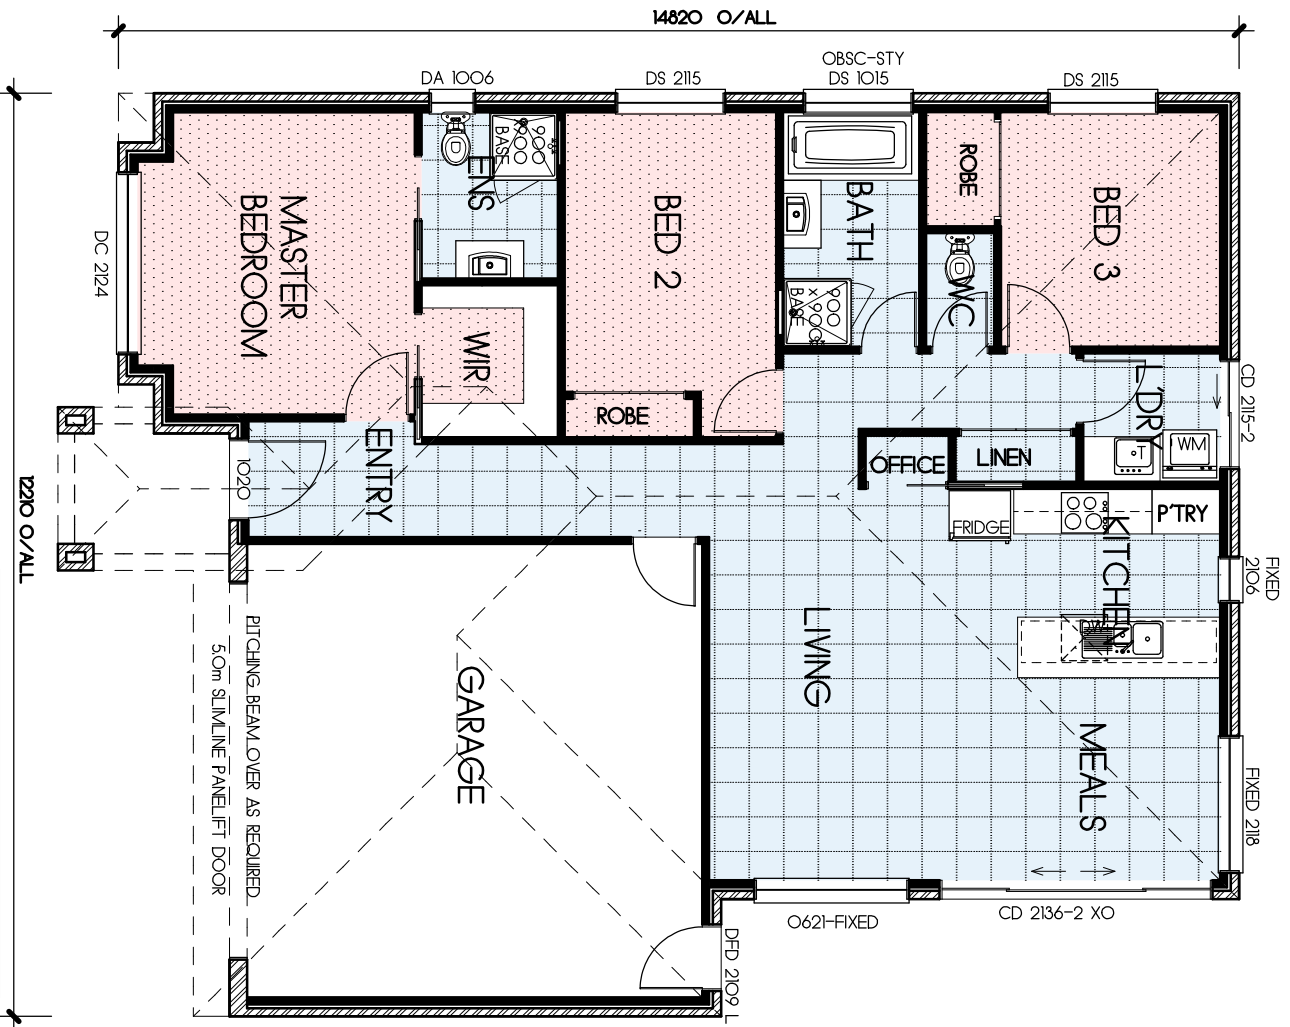

LAWSON 162

AREA SUMMARY
 LIVING AREA = 118.15 m² OR 12.71 Sq^r's
 GARAGE AREA = 40.15 m² OR 4.32 Sq^r's
 TOTAL AREA = 162.96 m² OR 17.54 Sq^r's